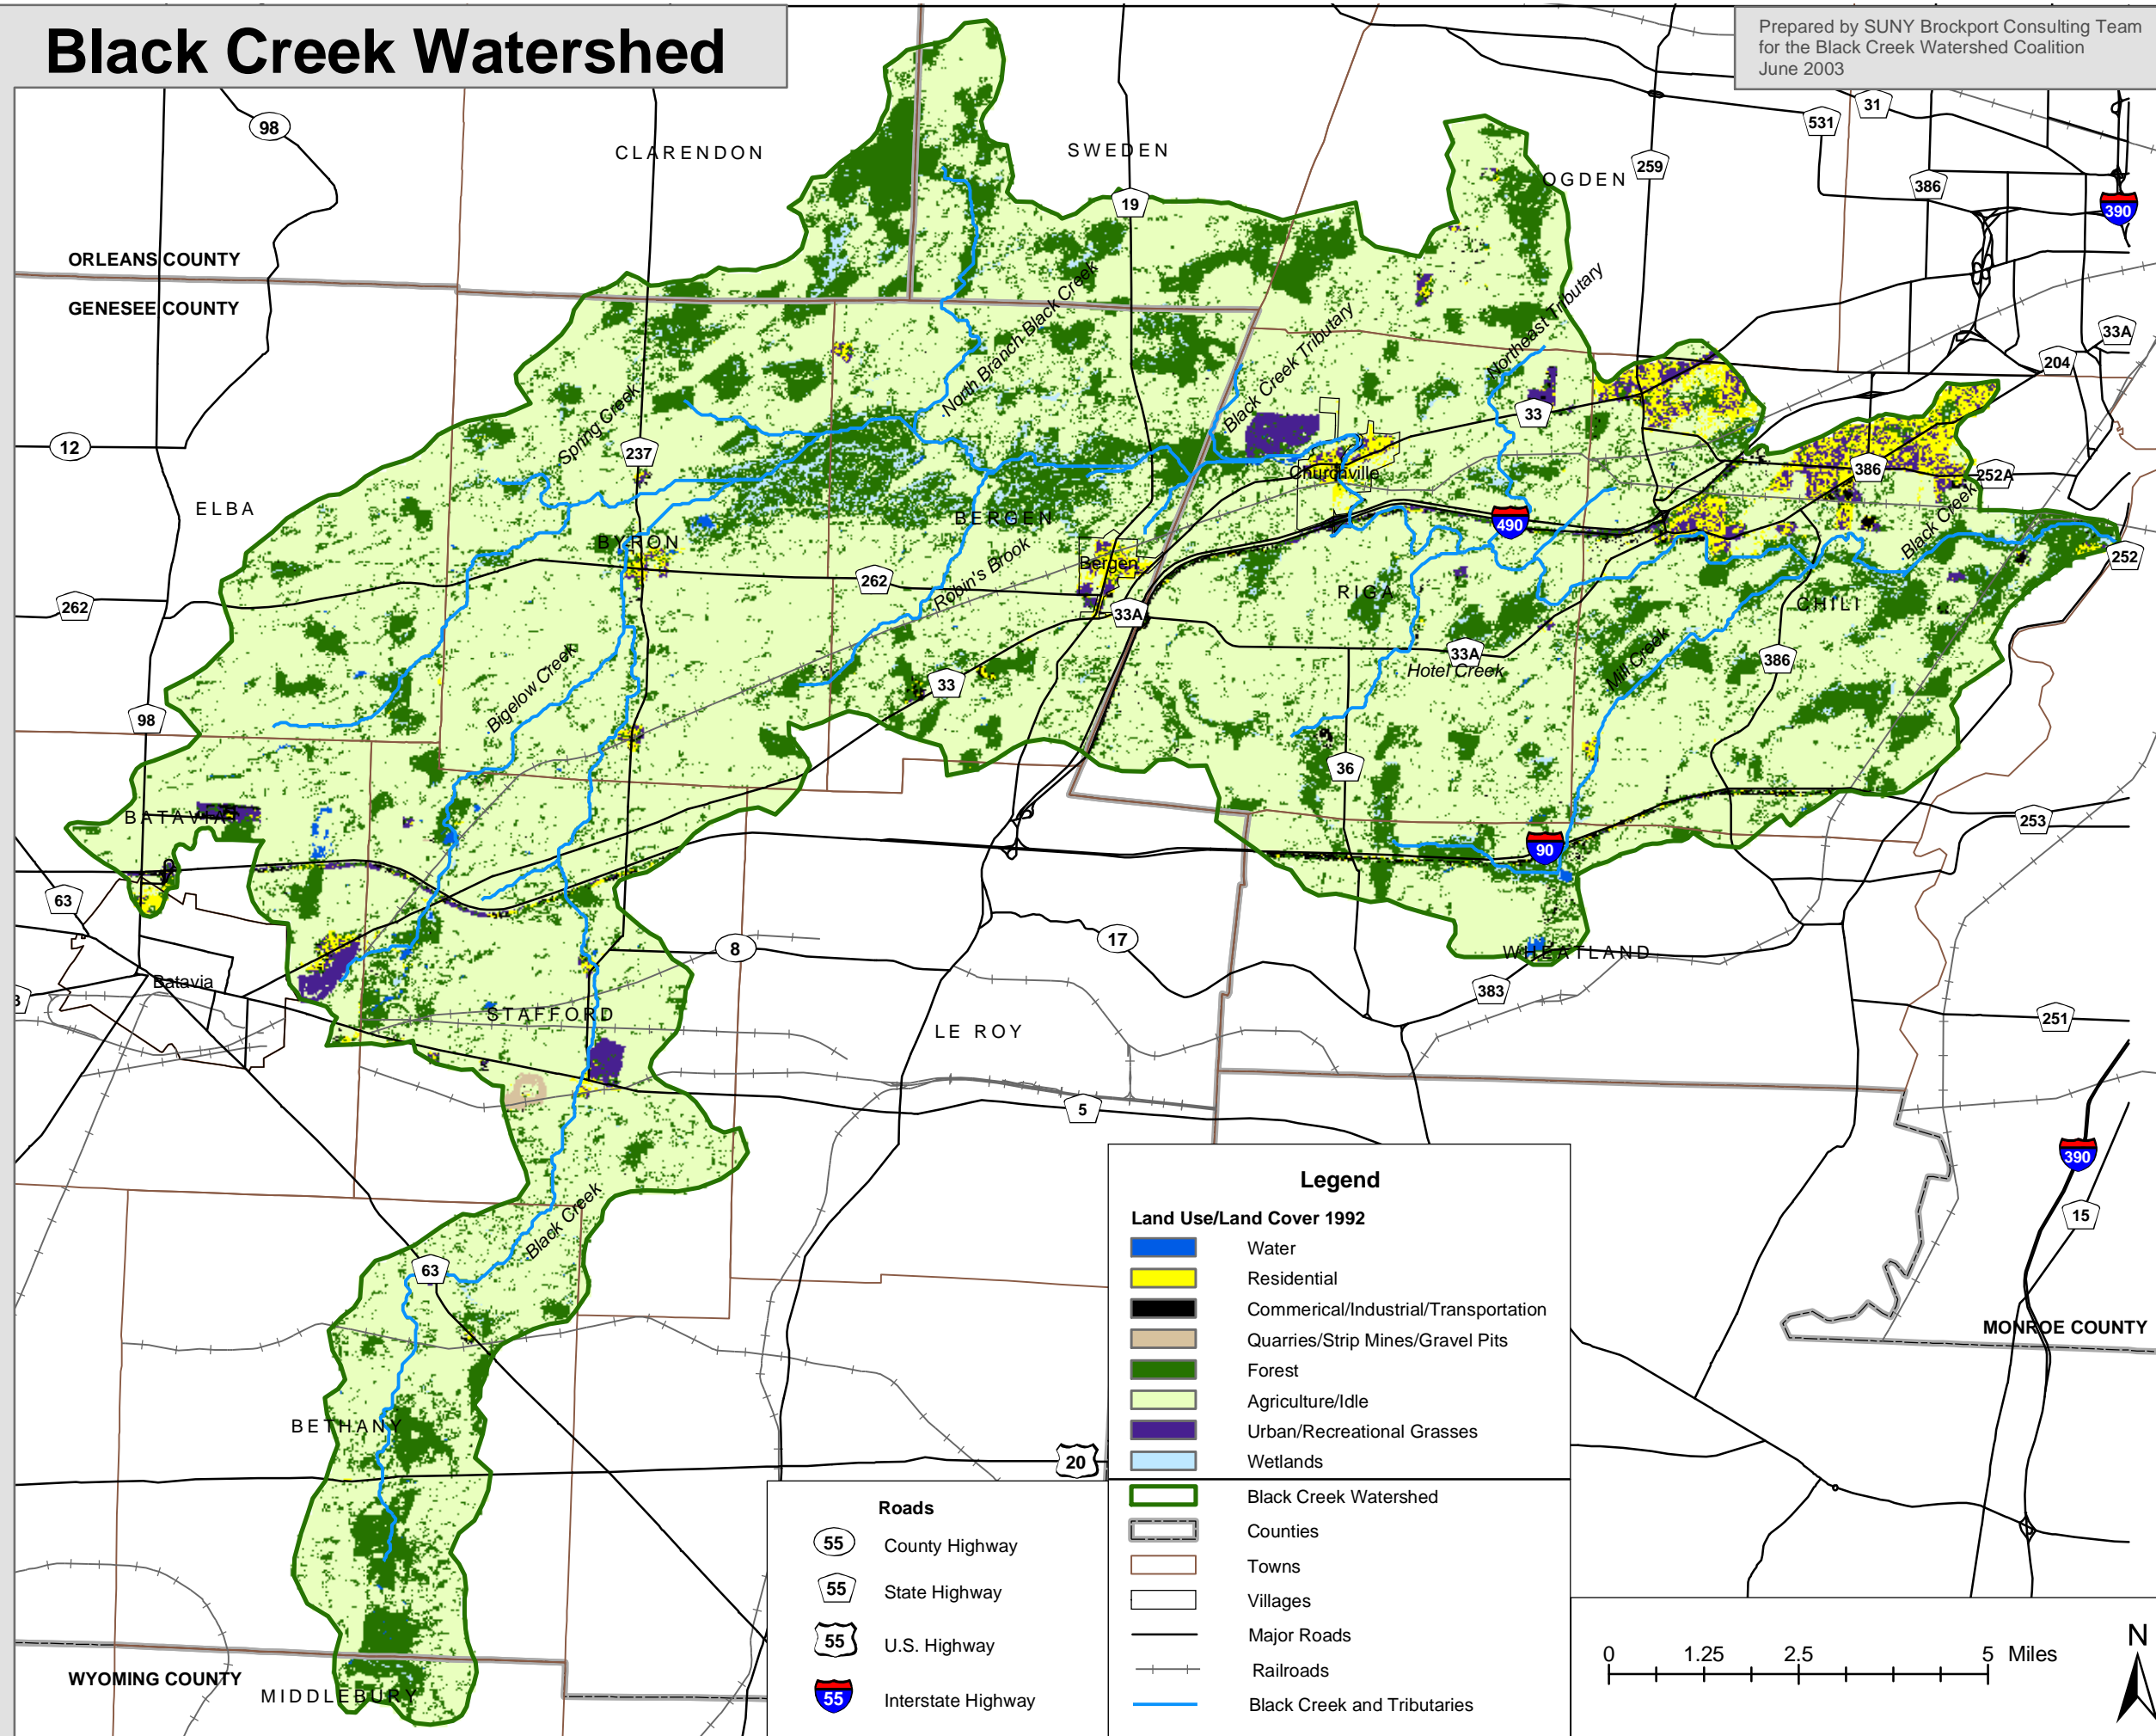

Black Creek Watershed

Prepared by SUNY Brockport Consulting Team
for the Black Creek Watershed Coalition
June 2003

USGS Land Use/Land Cover 1992

DISCLAIMER: A degree of error is inherent in all maps. This map is distributed "AS-IS" without warranties of any kind, either expressed or implied, including but not limited to warranties of suitability to a particular purpose or use. This map is for illustration purposes only. It is not suitable for site-specific decision making, should not be construed as a legal document or survey instrument, and should not be used for making financial or any other commitments.